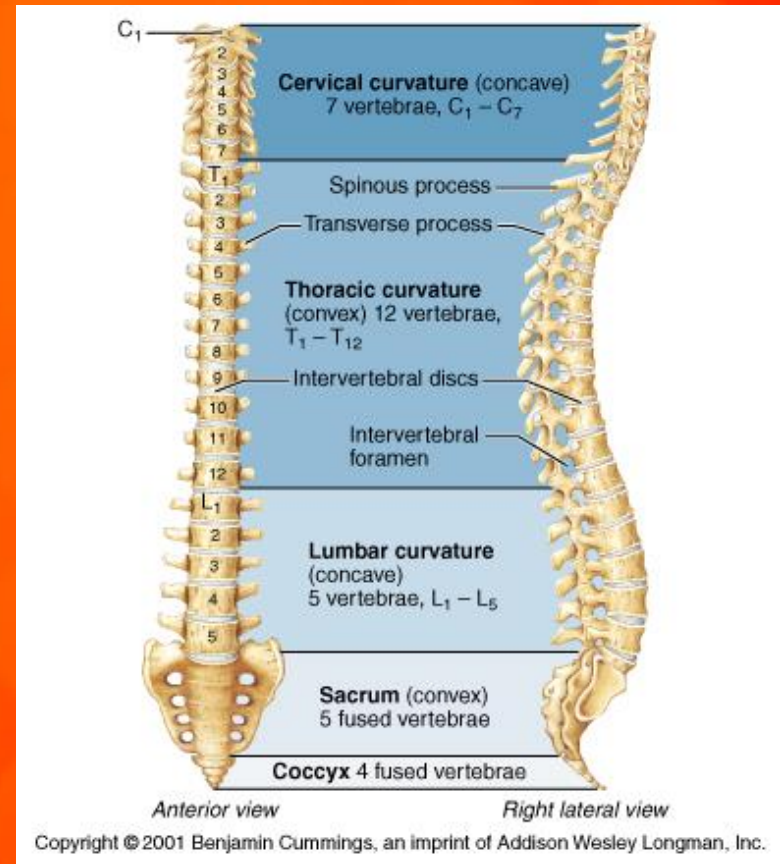

# **Body Bones**

**Skull**

**Auditory Ossicles**

**Hyoid bone**

# Vertebrae

- ❖ Cervical
- ❖ Thoracic
- ❖ Lumbar
- ❖ Sacrum
- ❖ Coccyx

- 26 total vertebrae (24+2)

# Vertebrae (cont)

- Spinous process
- Transverse Process
- Atlas
- Axis

# Ribs

- True ribs (7)
- False Ribs (5)  
12 ribs total
  - (floating ribs – bottom 2)
- Costal cartilage