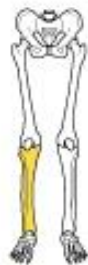

Leg Bones

Pelvic Girdle (Hip/Coxal bones)

(b)

Copyright © 2001 Benjamin Cummings, an imprint of Addison Wesley Longman, Inc.

- Ilium (tan)
- Ischium (blue)
- Pubis (red)
- Obturator Foramen

• Pelvis

Symphysis Pubis

Acetabulum

Sacrum

(a) Superoanterior view

Copyright © 2001 Benjamin Cummings, an imprint of Addison Wesley Longman, Inc.

- Coccyx

Femur

- Head of Femur
- Neck of Femur
- Greater Trochanter

Patella

Anterior

Posterior

(a) Patella

Copyright © 2001 Benjamin Cummings, an imprint of Addison Wesley Longman, Inc.

Tibia

(a) Anterior view

Copyright © 2001 Benjamin Cummings, an imprint of Addison Wesley Longman, Inc.

- Medial Malleolus

Fibula

(a) Anterior view

Copyright © 2001 Benjamin Cummings, an imprint of Addison Wesley Longman, Inc.

- Lateral Malleolus

Foot Bones

(a) Superior view

Copyright © 2001 Benjamin Cummings, an imprint of Addison Wesley Longman, Inc.