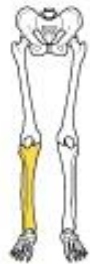

Leg Bones

Pelvic Girdle (Hip/Coxal bones)

(b)

Copyright © 2001 Benjamin Cummings, an imprint of Addison Wesley Longman, Inc.

- Ilium (tan)
- Ischium (blue)
- Pubis (red)
- Obturator Foramen

• Pelvis

Symphysis Pubis

Acetabulum

Sacrum

(a) Superoanterior view

Copyright © 2001 Benjamin Cummings, an imprint of Addison Wesley Longman, Inc.

- Coccyx

Femur

- Head of Femur
- Neck of Femur
- Greater Trochanter

Patella

Anterior

Posterior

(a) Patella

Copyright © 2001 Benjamin Cummings, an imprint of Addison Wesley Longman, Inc.

Tibia

(a) Anterior view

Copyright © 2001 Benjamin Cummings, an imprint of Addison Wesley Longman, Inc.

- Medial Malleolus

Fibula

(a) Anterior view

Copyright © 2001 Benjamin Cummings, an imprint of Addison Wesley Longman, Inc.

- Lateral Malleolus

Foot Bones

(a) Superior view

Copyright © 2001 Benjamin Cummings, an imprint of Addison Wesley Longman, Inc.