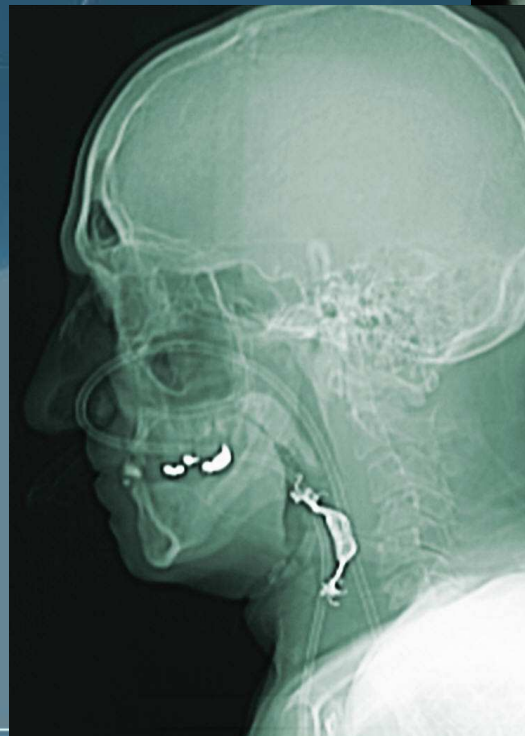

The skull bones

Cranium

- The cranial bones holds/protect the brain

Frontal Bone

- Shell shaped, anterior (yellow)

(a)

Copyright © 2001 Benjamin Cummings, an imprint of Addison Wesley Longman, Inc.

Parietal Bone

- Sides and roof of cranium (green)

(b)

Copyright © 2001 Benjamin Cummings, an imprint of Addison Wesley Longman, Inc.

Occipital Bone

- Back and base of Cranium (tan)

(b)

Copyright © 2001 Benjamin Cummings, an imprint of Addison Wesley Longman, Inc.

Foramen Magnum

- Large Opening (part of the occipital bone)

(a)

Copyright © 2001 Benjamin Cummings, an imprint of Addison Wesley Longman, Inc.

Sutures

- Juncture lines

(b)

Copyright © 2001 Benjamin Cummings, an imprint of Addison Wesley Longman, Inc.

Zygomatic Arch

- Extends back from zygomatic bone (is actually a part of the temporal bone)

(a)

Copyright © 2001 Benjamin Cummings, an imprint of Addison Wesley Longman, Inc.

Nasal Bone

- Bridge of nose (dark blue)